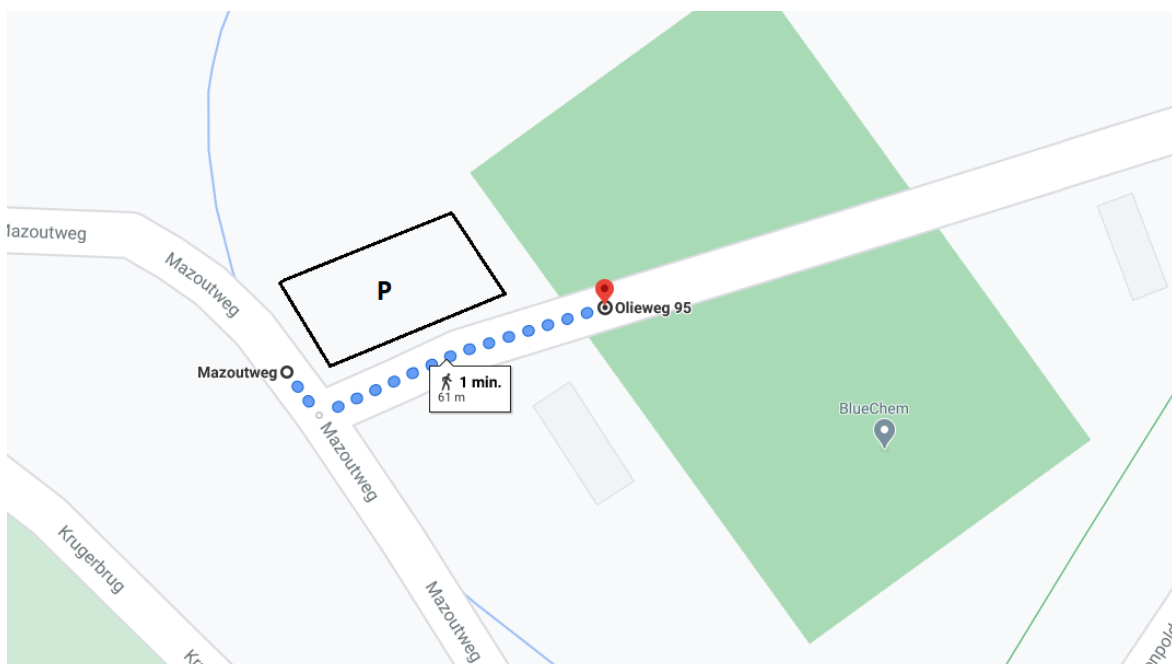

Accessibility

By car

There is a private parking possibility across from the BlueChem building. You can reach the parking via the roundabout at Mazoutweg. Ring the bell 'BlueChem' Our reception will open the barrier between the office hours (from 8:30 AM till 5 PM, on Fridays till 4 PM). Leaving the parking is always possible.